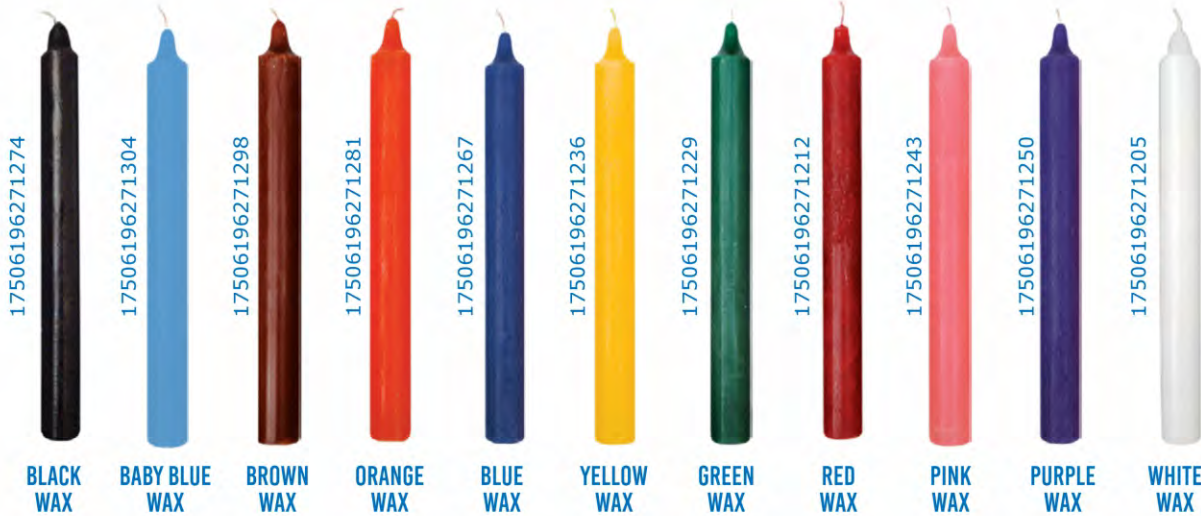

BIRILUX

• VELA 96 •

Pack: 6 | Size: 7.8" | Weight: 11.5 lbs | Case: 12.8 x 8.5 x 5 | TI / HI: 16/9 | Pallet: 144