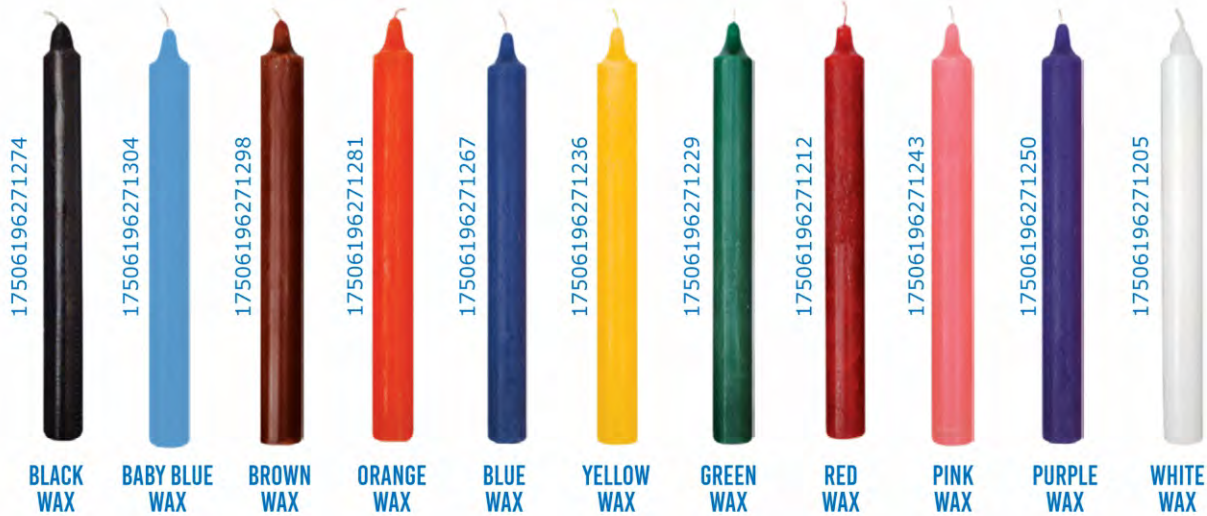

BIRILUX

• VELA 96 •

Pack: 6   **Size: 7.8"**   **Weight: 11.5 lbs**   **Case: 12.8 x 8.5 x 5**   **TI / HI: 16/9**   **Pallet: 144**