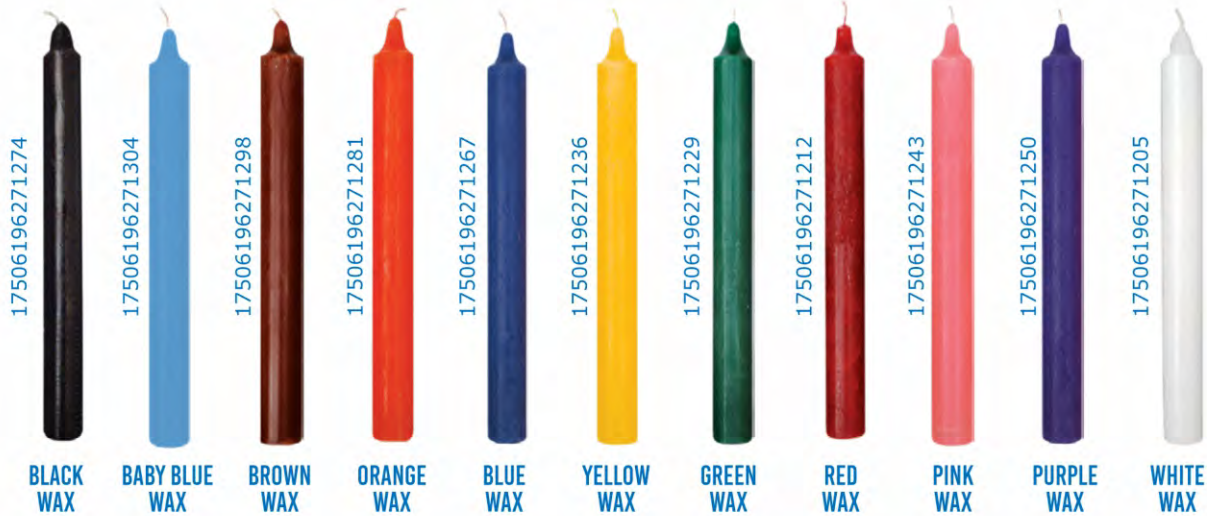

BIRILUX

• VELA 96 •

Pack: 6 | Size: 7.8" | Weight: 11.5 lbs | Case: 12.8 x 8.5 x 5 | TI / HI: 16/9 | Pallet: 144